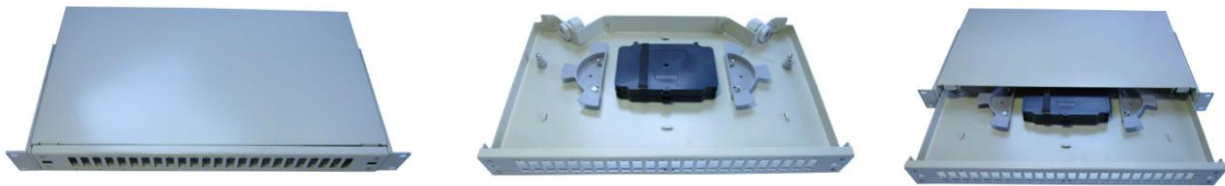

Drawer Type Patch Panel Series II

Order Information:

Item no.	Dimension (mm)	Max Capacity (cores)	Remark
HY-8-F2-D24	430x250x1U	24	The case body is made from cold rolled steel plate, and the surface use the technology of electrostatic spraying, we can install adaptors for you. available for SC\STLC\FC

Order Information:

Item no.	Dimension(mm)	Max Capacity (cores)	Remark
HY-8-F2-E24	430x250x1U	24	The case body is made from cold rolled steel plate, and the surface use the technology of electrostatic spraying, we can install adaptors for you. available for SC\STLC\FC