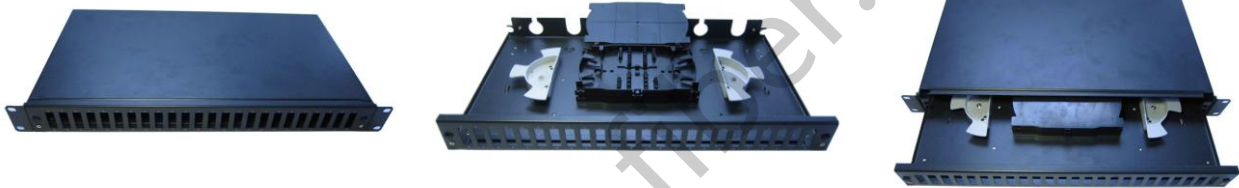

Drawer Type Patch Panel Series II

Order Information:

Item no.	Dimension (mm)	Max Capacity (cores)	Remark
HY-8-F2-D24	430x250x1U	24	The case body is made from cold rolled steel plate, and the surface use the technology of electrostatic spraying, we can install adaptors for you. available for SC\STLC\FC

Order Information:

Item no.	Dimension(mm)	Max Capacity (cores)	Remark
HY-8-F2-E24	430x250x1U	24	The case body is made from cold rolled steel plate, and the surface use the technology of electrostatic spraying, we can install adaptors for you. available for SC\STLC\FC