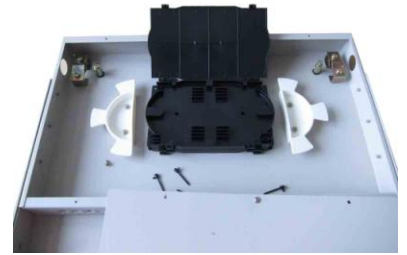

#### Order Information:

Item no.	Dimension (mm)	Max Capacity (cores)	Remark
<b>HY-8-F1-A24</b>	430x300x1U	24	The case body is made from cold rolled steel plate, and the surface use the technology of electrostatic spraying, we can install adaptors for you. available for SC\ST\LC\FC

Item no.	Dimension(mm)	Max Capacity (cores)	Remark
<b>HY-8-F1-B24</b>	430x250x1U	24	The case body is made from cold rolled steel plate, and the surface use the technology of electrostatic spraying, we can install adaptors for you. available for SC\ST\LC\FC
<b>HY-8-F1-B48</b>	430x250x2U	48	

#### Order Information:

Item no.	Dimension(mm)	Max Capacity (cores)	Remark
<b>HY-8-F1-C48</b>	430x300x2U	48	The case body is made from cold rolled steel plate, and the surface use the technology of electrostatic spraying, we can install adaptors for you. available for SC\ST\LC\FC