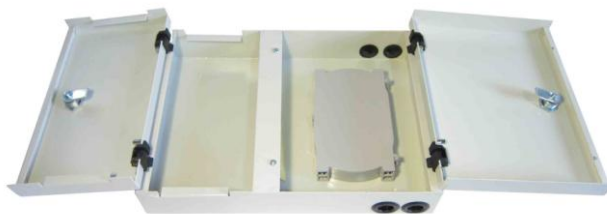

### Wall Mounted Terminal Box Series

#### Order Information:

Item no.	Dimension (mm)	Max Capacity (cores)	Remark
<b>HY-8-W-A24</b>	350x250x80	24	The case body is made from cold rolled steel plate, and the surface use the technology of electrostatic spraying, we can install adaptors for you. available for SC\ST\LC\FC

Item no.	Dimension(mm)	Max Capacity (cores)	Remark
<b>HY-8-W-B24</b>	420*385*80	24	The case body is made from cold rolled steel plate, and the surface use the technology of electrostatic spraying, we can install adaptors for you. available for SC\ST\LC\FC

#### Order Information:

Item no.	Dimension(mm)	Max Capacity (cores)	Remark
<b>HY-8-W-C32</b>	600x600x100	32	The case body is made from cold rolled steel plate, and the surface use the technology of electrostatic spraying, we can install adaptors for you. available for SC\ST\LC\FC